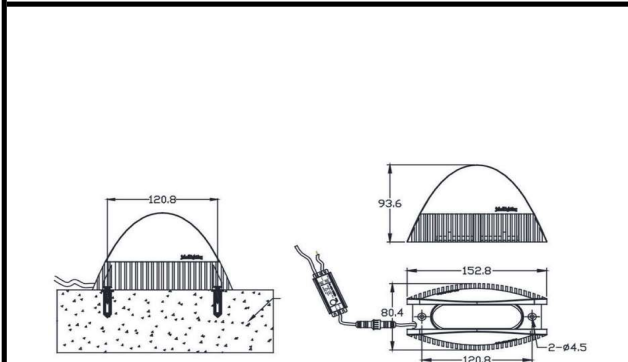

Sovitron Interior Pvt.Ltd.

Model Name	JAMYS-TL1 Trick Light / DL-OJS-TL1C-6
Description	Trick Light

Technical description	Image
-----------------------	-------

Dimension	L=120mm H=93.6mm
Frame	Aluminum die cast
Color Tempertaure	4000K
Power	6W
Total Luminous Flux	240 lm
Efficacy	40 lm/W
IP rating	66
Color Rendering	≥80
Mounting	Surface
Optics	Glass lens
Dimming	NON-Dimmable
Operating Voltage	AC220-240V
Standard Lifetime	L70 minimum at 50,000 burning hours

Dimension diagram

Remarks:-

Address: Plot #7 Saroorpur-Nangla Industrial Area,Ballabgharh-Sohna Road,Faridabad-121005
Email: info@sovitron.com